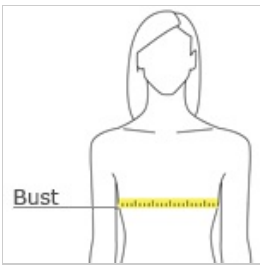

BELLA+CANVAS.

BELLA+CANVAS® Women's Sponge Fleece Cropped Fleece Hoodie. BC7502

- Tear-away label
- Side seamed
- Dropped shoulders
- Raw hem
- 7-ounce, 52/48 Airlume combed and ring spun cotton/poly fleece, 32 singles

CARE INSTRUCTIONS

Machine wash warm, inside out, with like colors. Only non-chlorine bleach. Tumble dry low. Medium iron. Do not iron decoration. Do not dry clean.

front

back

HOW TO MEASURE

BUST

Measure under the arm and around the fullest part of the bust with arms down, keeping tape horizontal.

SIZE CHART

	S	M	L	XL	2XL
Size	6-8	8-10	10-12	14-18	20/22
Bust	30-32	32-33 1/2	33 1/2- 35 1/2	35 1/2- 37 1/2	37 1/2- 39 1/2

COLOR INFORMATION

Black

Peach

Storm